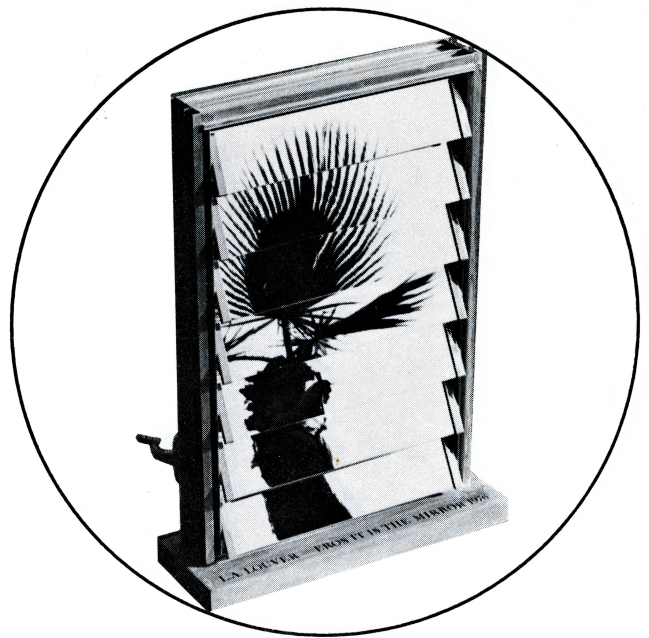

# L.A. LOUVER

Date July 28, 1977

## FOR IMMEDIATE RELEASE

L.A. Louver Gallery is pleased to announce the forthcoming exhibition of sculpture and video. Selected works by John Gordon, Robert Janz, Loren Madsen and Sally Shapiro will be on view. The show will open August 9th and continues through September 24th.

John Gordon constructs relationships with form and existing space, derived from an involvement with surface, line, light and volume.

New works by British artist Robert Janz further explore his concerns for change and rearrangement in sculpture and drawing. Other related works can be seen at the Los Angeles County Museum of Art during his solo exhibition this August.

Loren Madsen who recently completed "Broken Ring" for L.A.C.M.A.'s B.G. Cantor Sculpture Garden, uses wood and hardware to evoke drama in simplistic form.

Video artist Sally Shapiro creates sculptural metaphors with objects that become void of their assumed definitions in a series of four black and white video tapes.